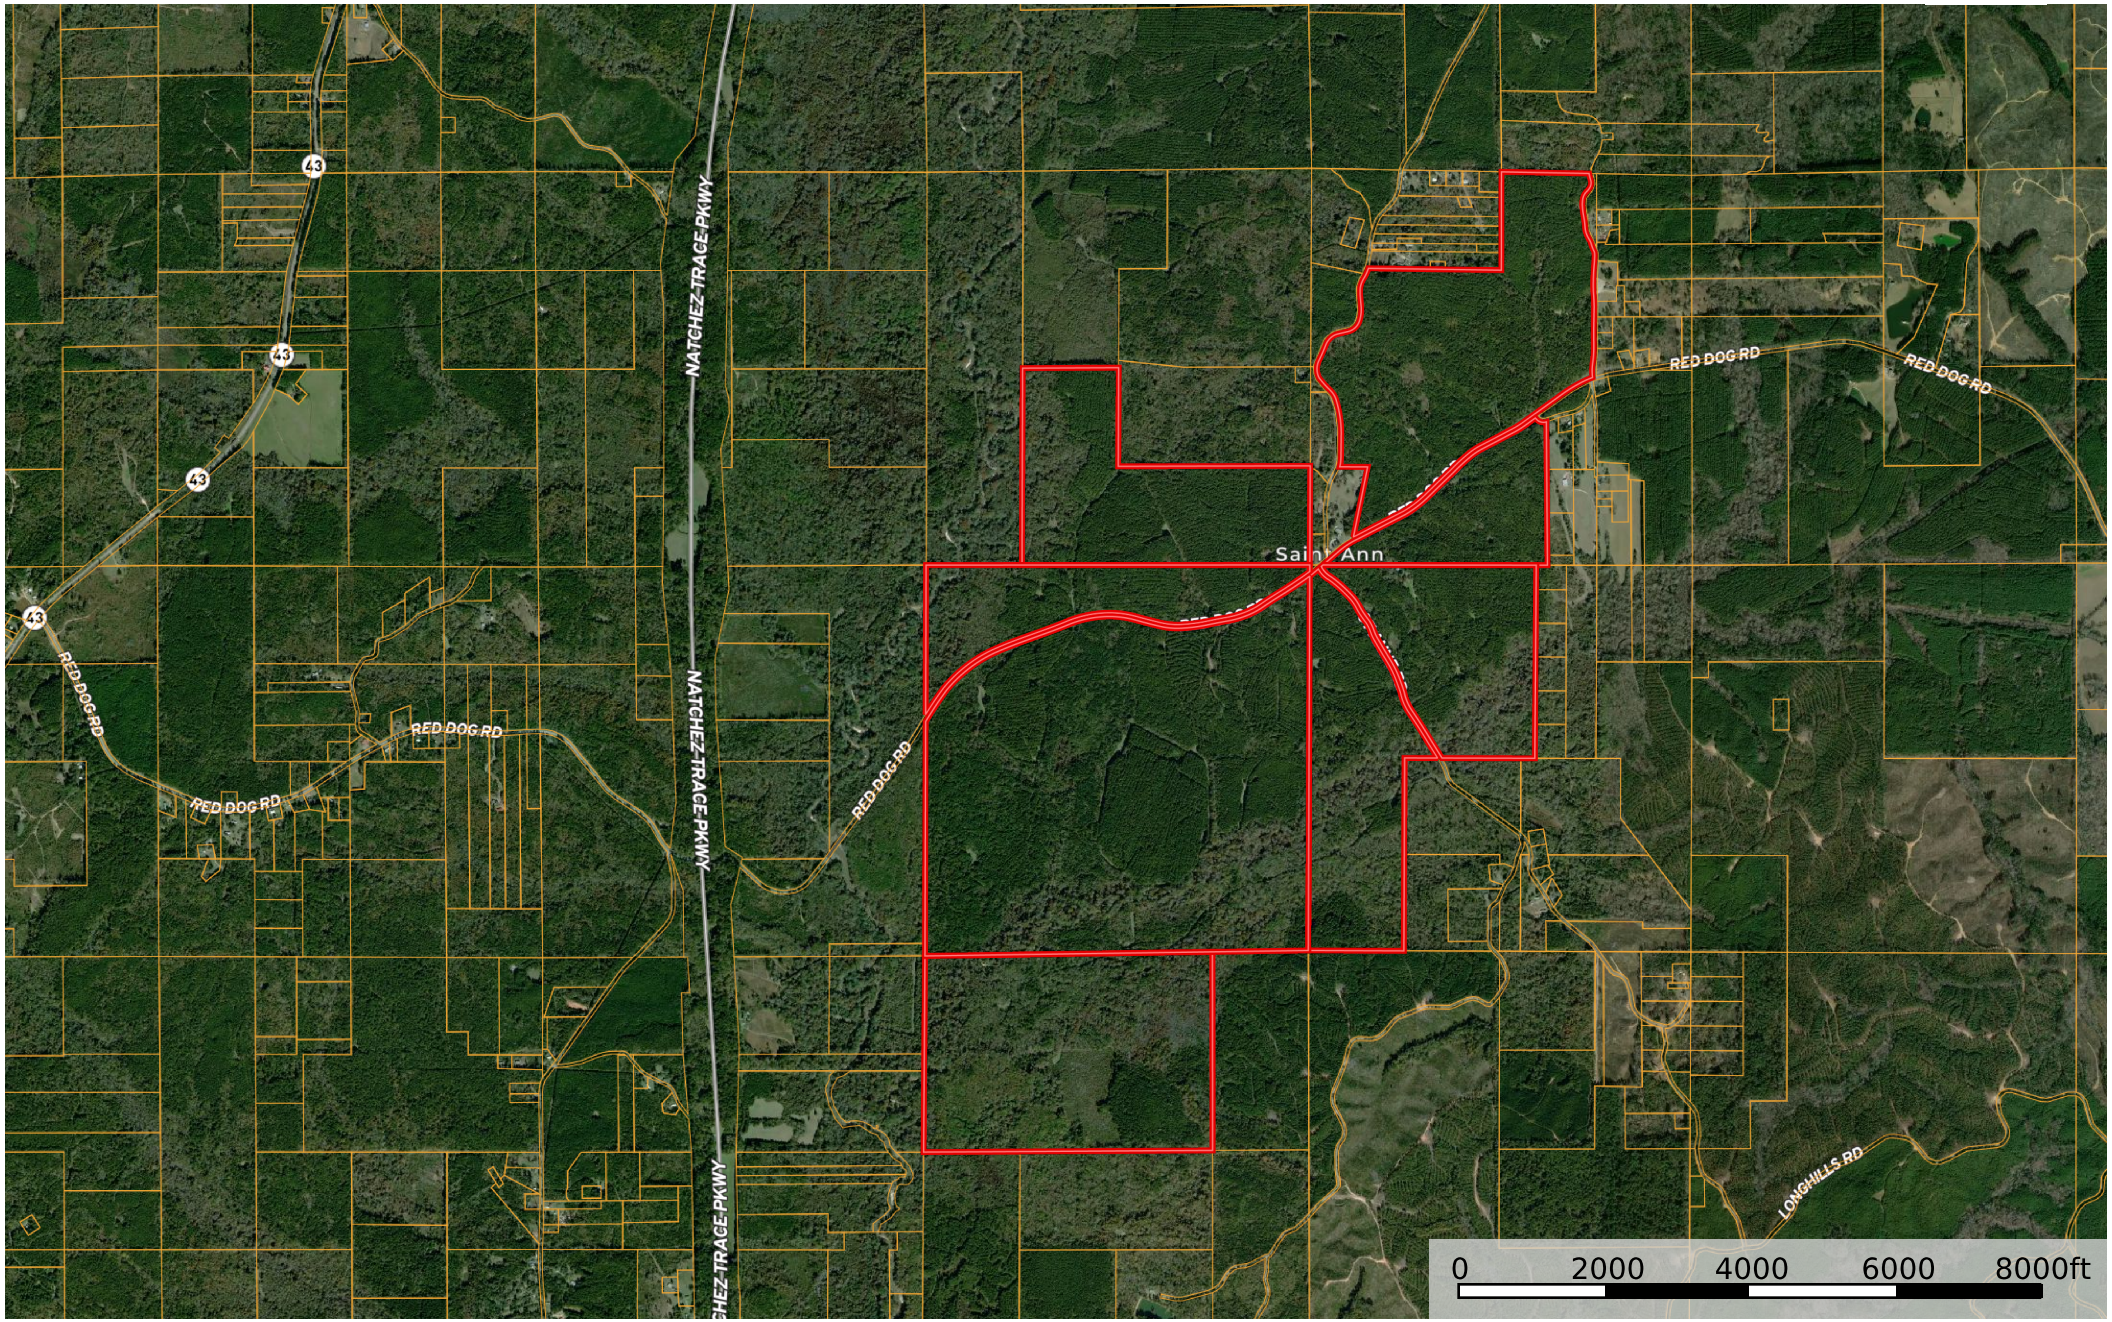

# Red Dog 1650

Mississippi, AC +/-

 Boundary

Travis Donald

 The information contained herein was obtained from sources deemed to be reliable. MapRight Services makes no warranties or guarantees as to the completeness or accuracy thereof.