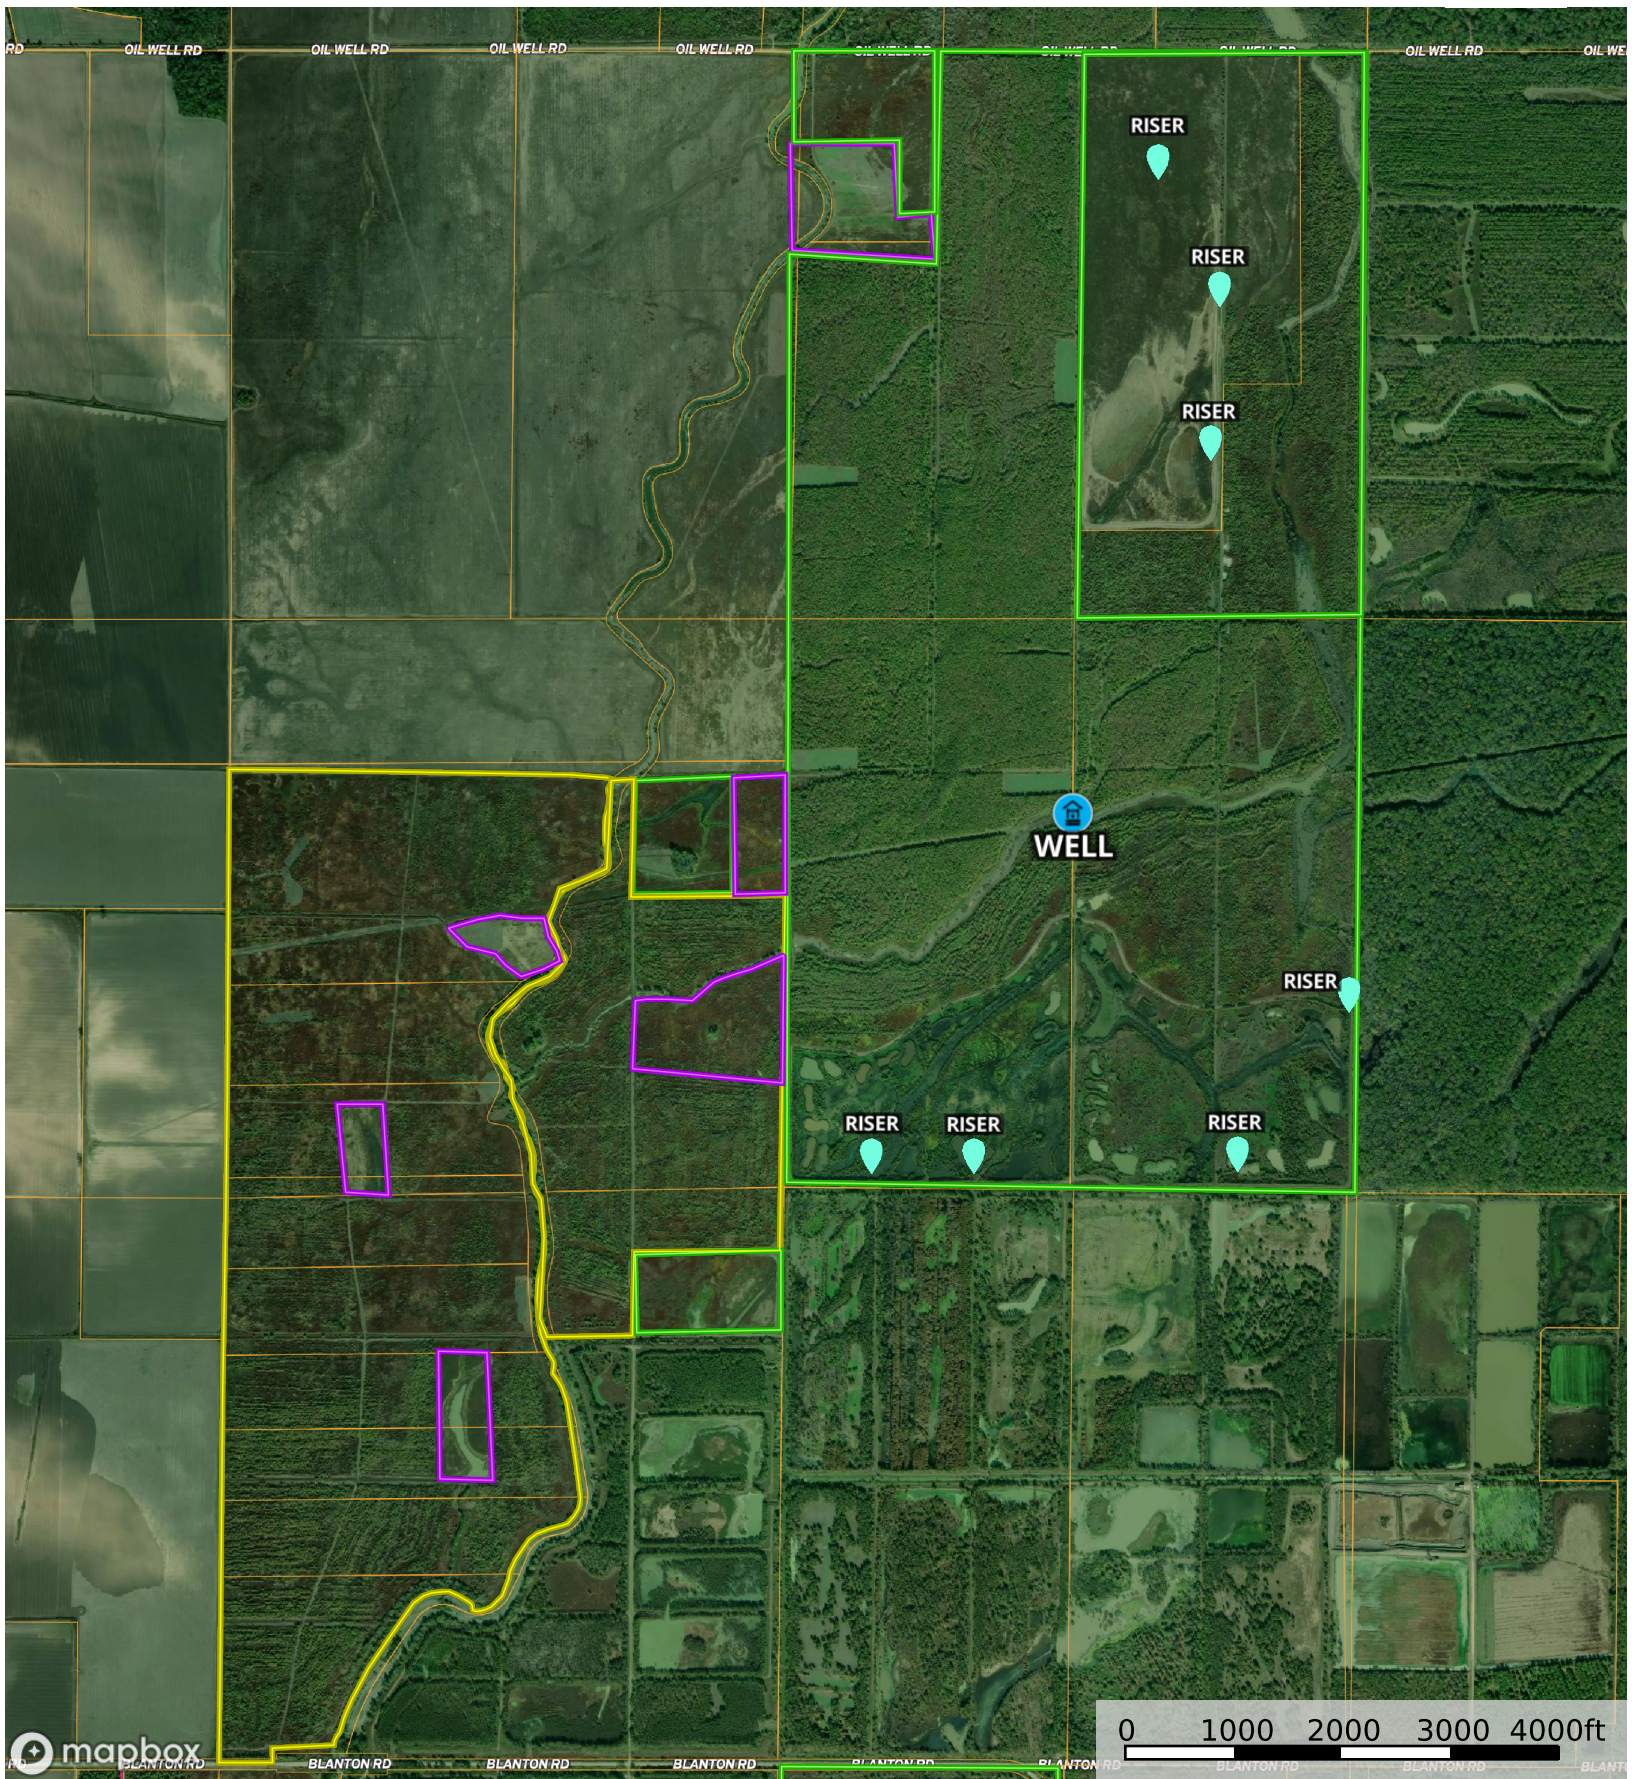

Thomas Properties Blanton 3857

Sharkey County, Mississippi, 3857 AC +/-

mapbox

Well

Marker 1

Primary Road 1

Boundary 1

Boundary 1

Boundary 1

Boundary 1