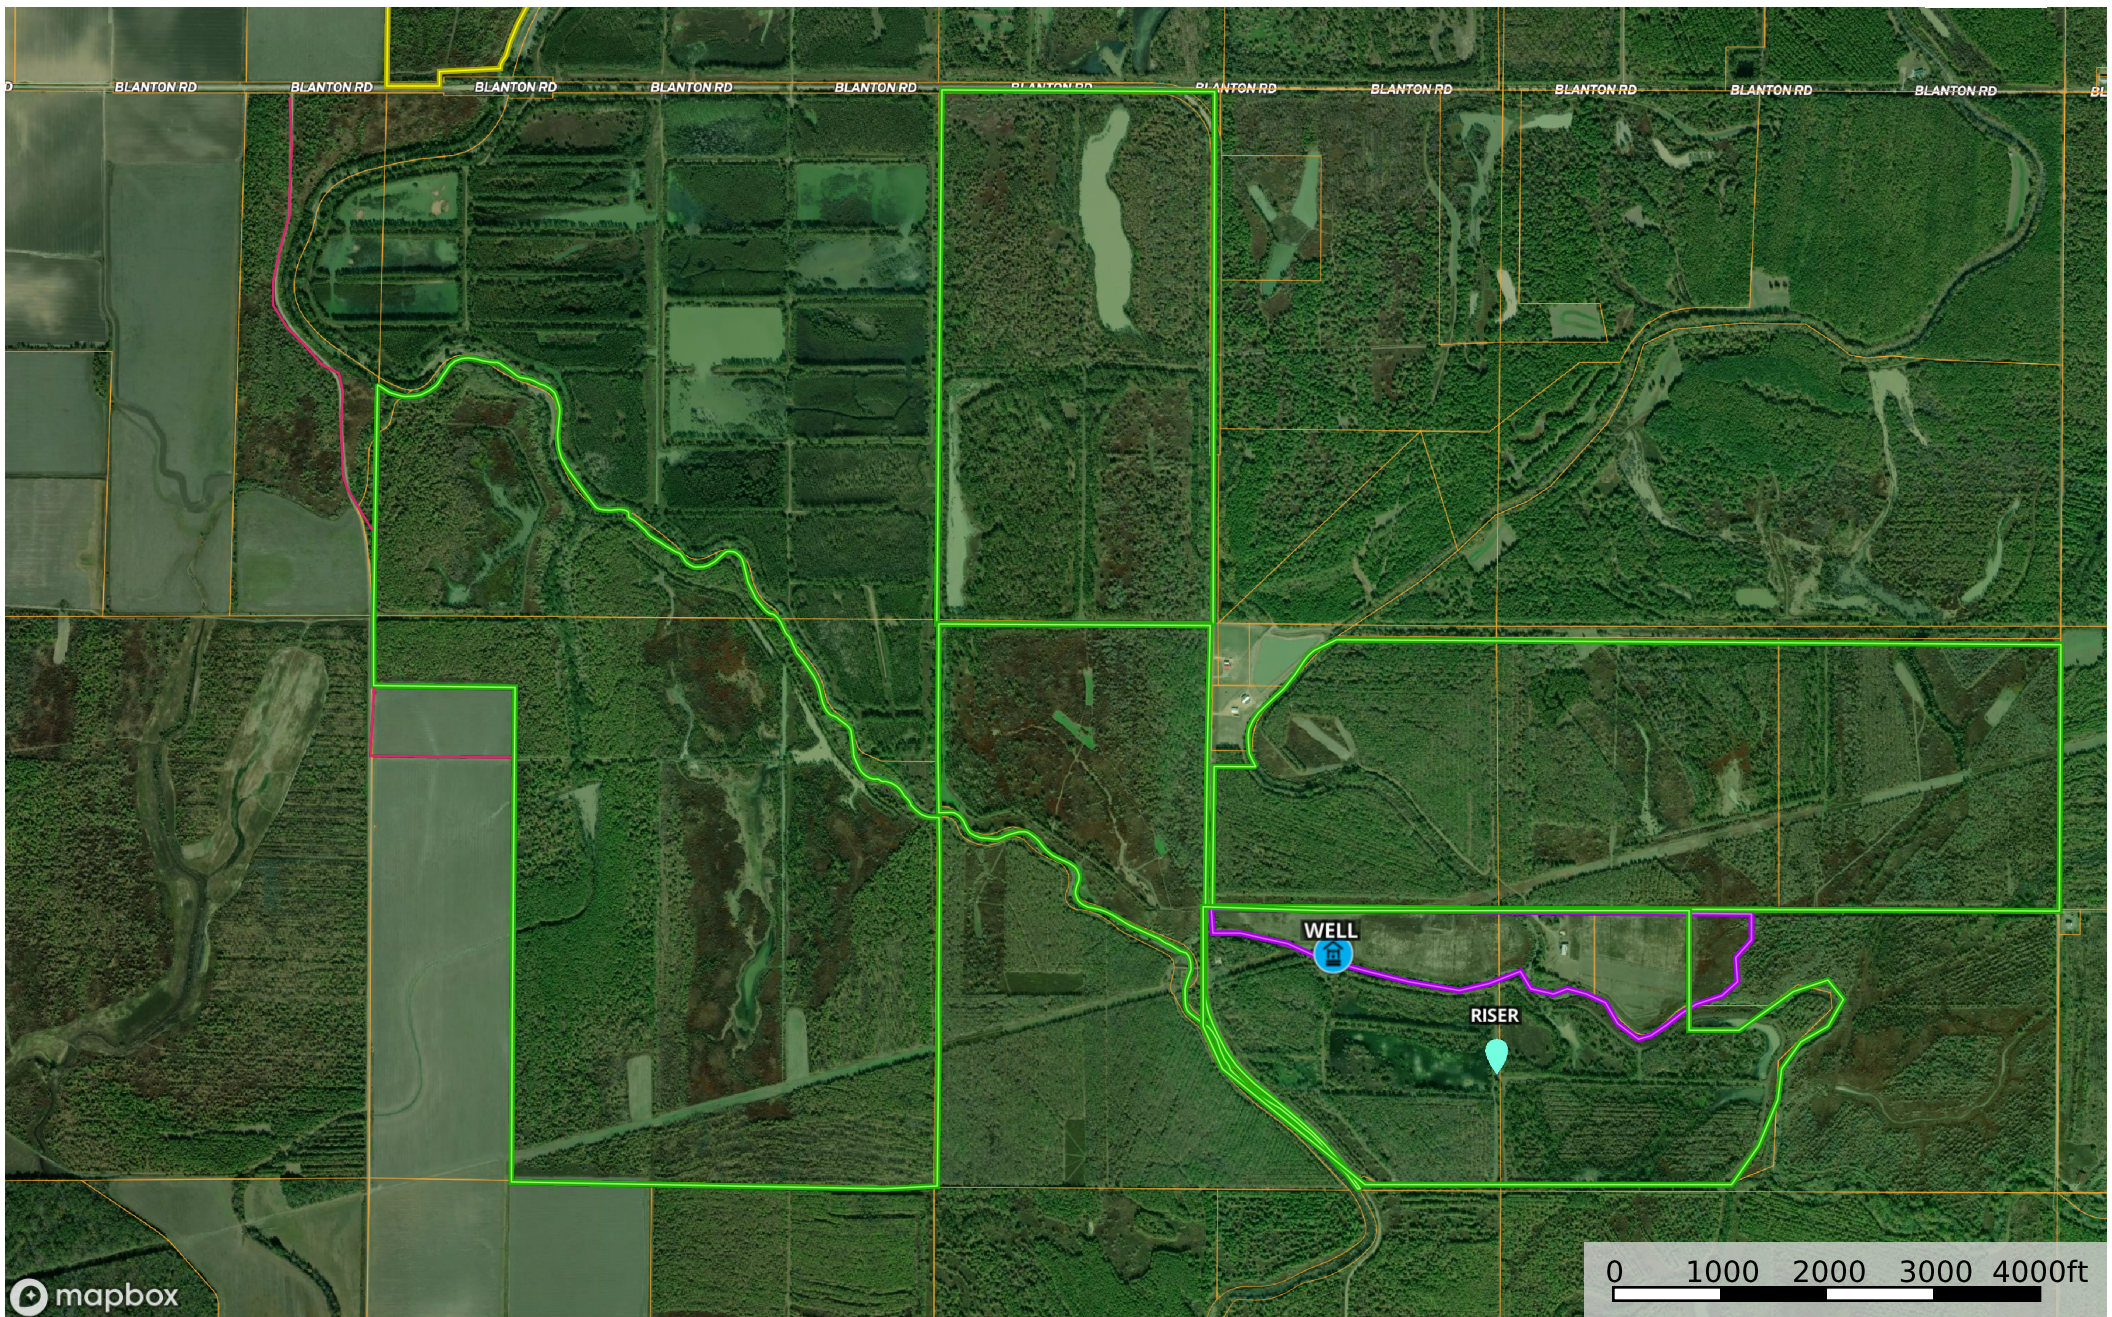

Thomas Properties Blanton 3857

Sharkey County, Mississippi, 3857 AC +/-

mapbox

- Well
- Marker 1
- Primary Road 1
- Boundary 1
- Boundary 1
- Boundary 1
- Boundary 1

Danny Rice

The information contained herein was obtained from sources deemed to be reliable. MapRight Services makes no warranties or guarantees as to the completeness or accuracy thereof.